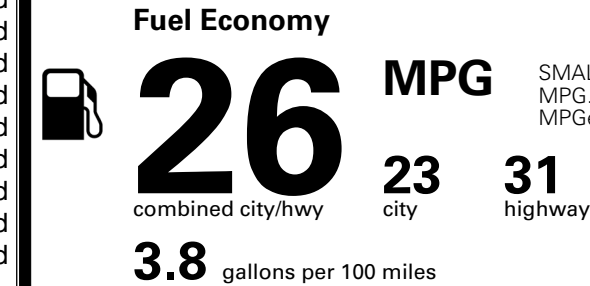

TOTAL MANUFACTURER'S SUGGESTED RETAIL PRICE ▶

\$ 38,385.00

TOTAL ADDITIONAL WEIGHT: 7.1

*Additional terms and conditions apply.

**Kia Connect may be currently unavailable for some Model Year 2022 and newer vehicles sold or purchased in Massachusetts; please see owners.kia.com for more information.

EPA DOT Fuel Economy and Environment

Gasoline Vehicle

SMALL SUVs range from 14 to 125 MPG. The best vehicle rates 146 MPGe.

You spend
\$1,000
 more in fuel costs
 over 5 years
 compared to the
 average new vehicle.